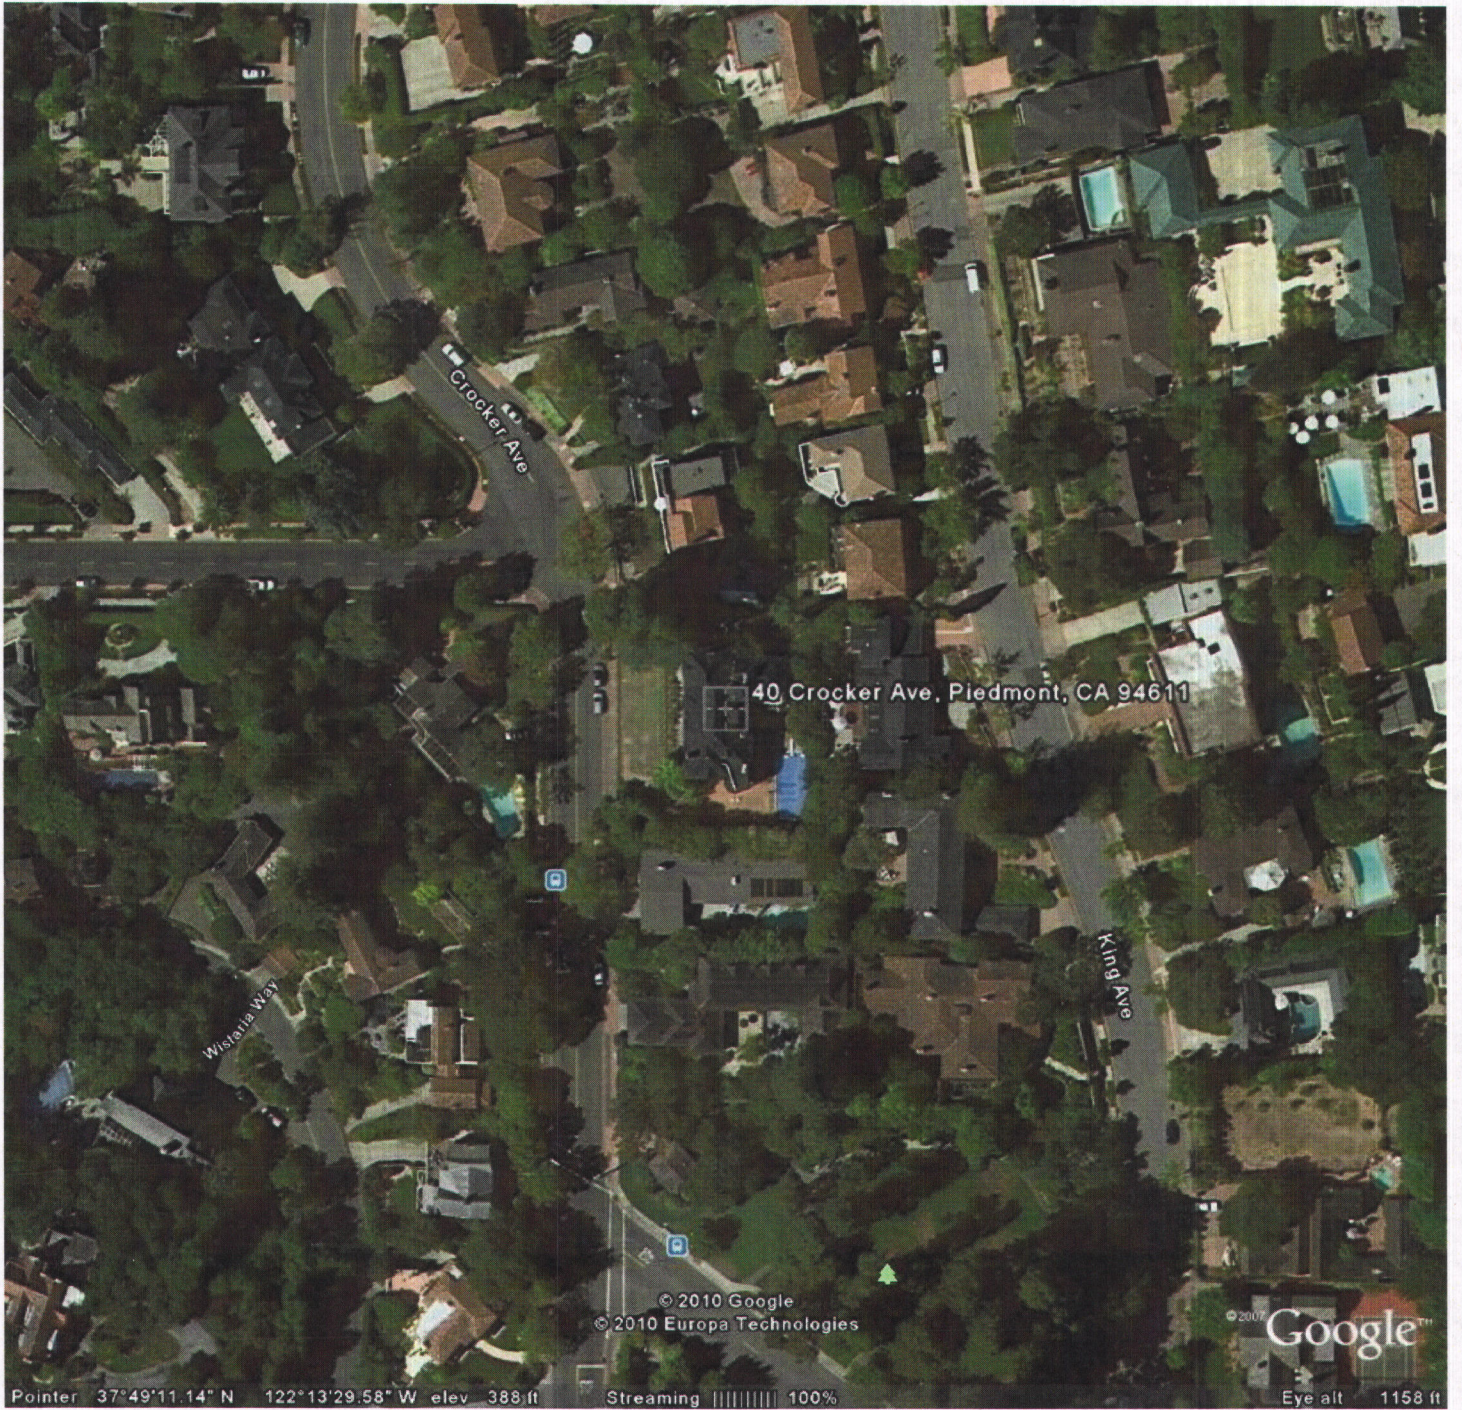

40 Crocker Ave, Piedmont, CA 94611

© 2010 Google
© 2010 Europa Technologies

© 2007 Google™

Pointer 37°49'11.14" N 122°13'29.58" W elev 388 ft Streaming [|||||] 100% Eye alt 809 ft

40 Crocker Ave, Piedmont, CA 94611

Wisaralia Way

King Ave

© 2010 Google
© 2010 Europa Technologies

Google™

Pointer 37°49'11.14" N 122°13'29.58" W elev 388 ft Streaming ||||| 100% Eye alt 1158 ft