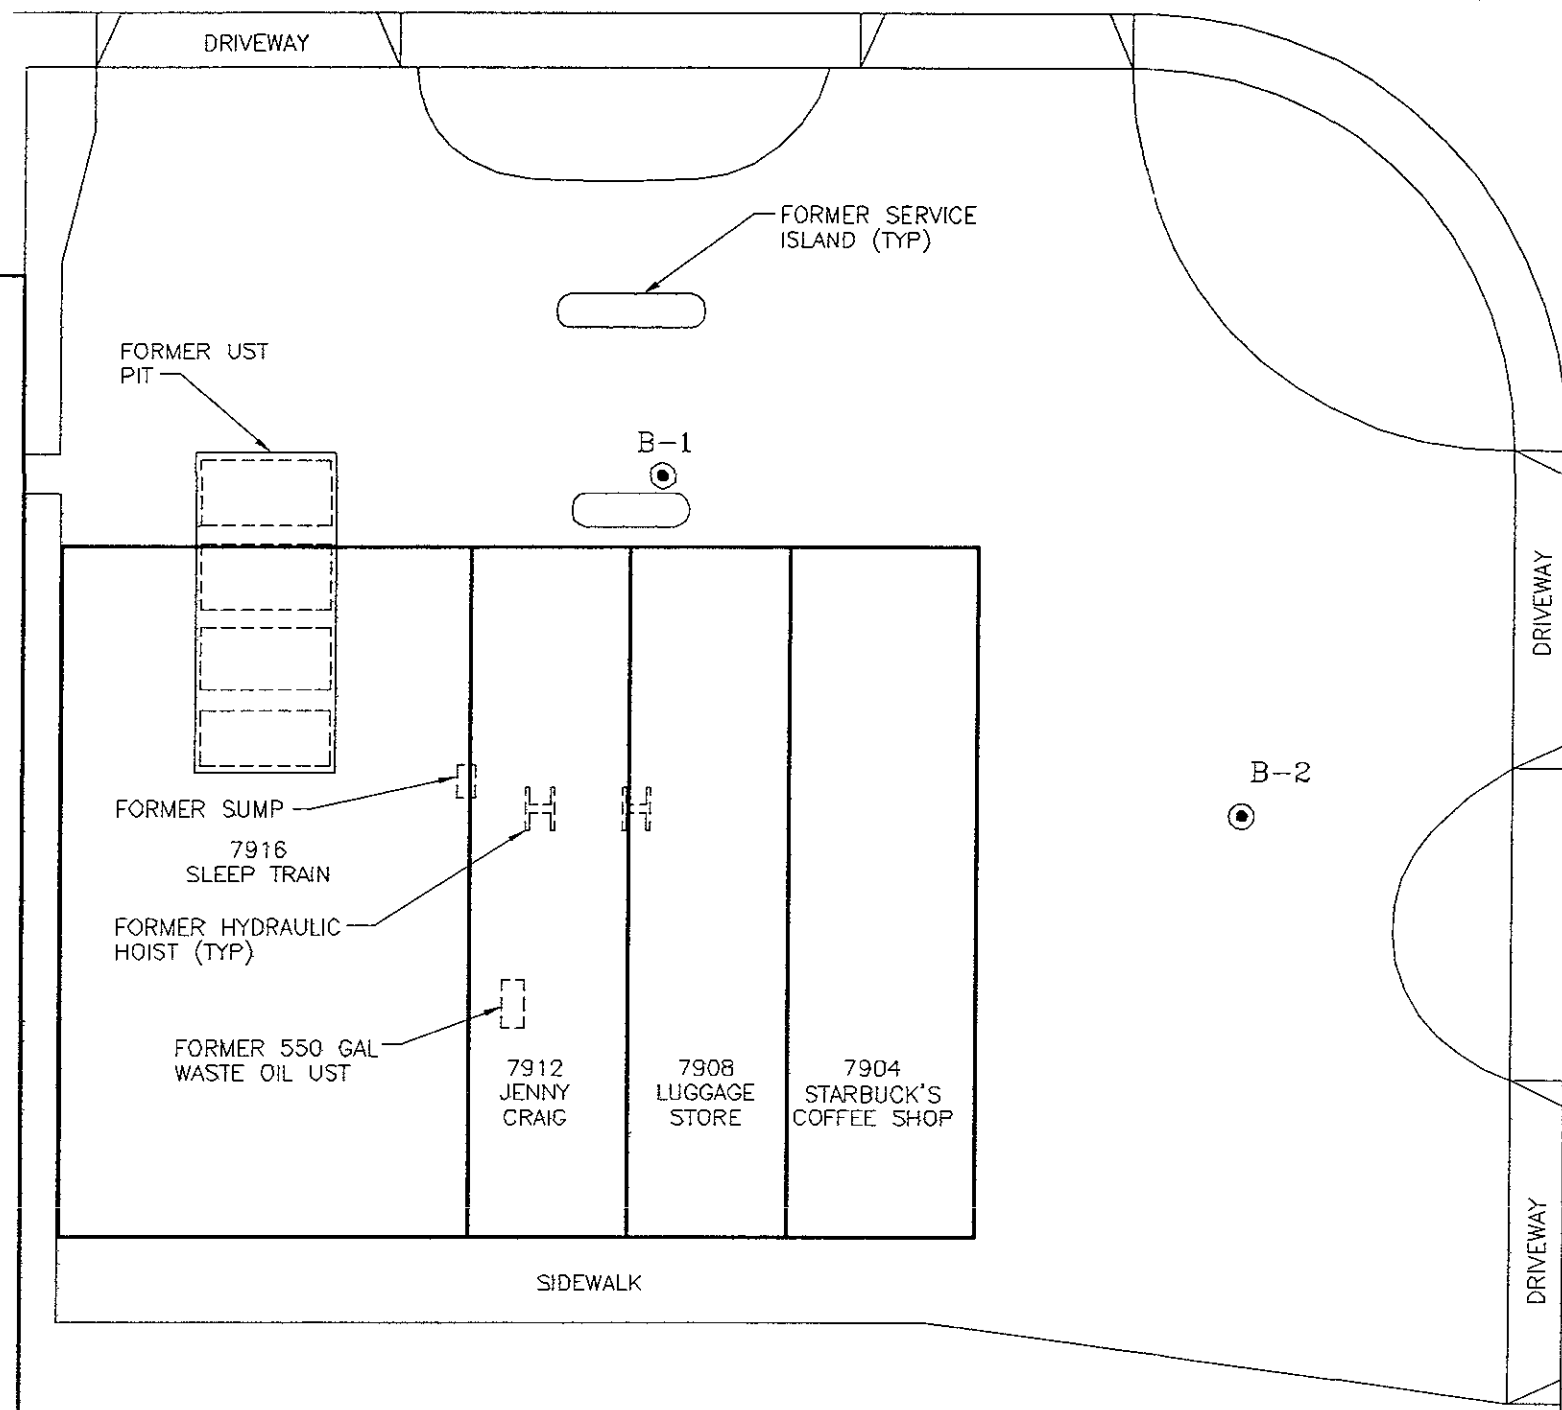

DUBLIN AVENUE

LEGEND:

B-1
● SOIL BORING LOCATION