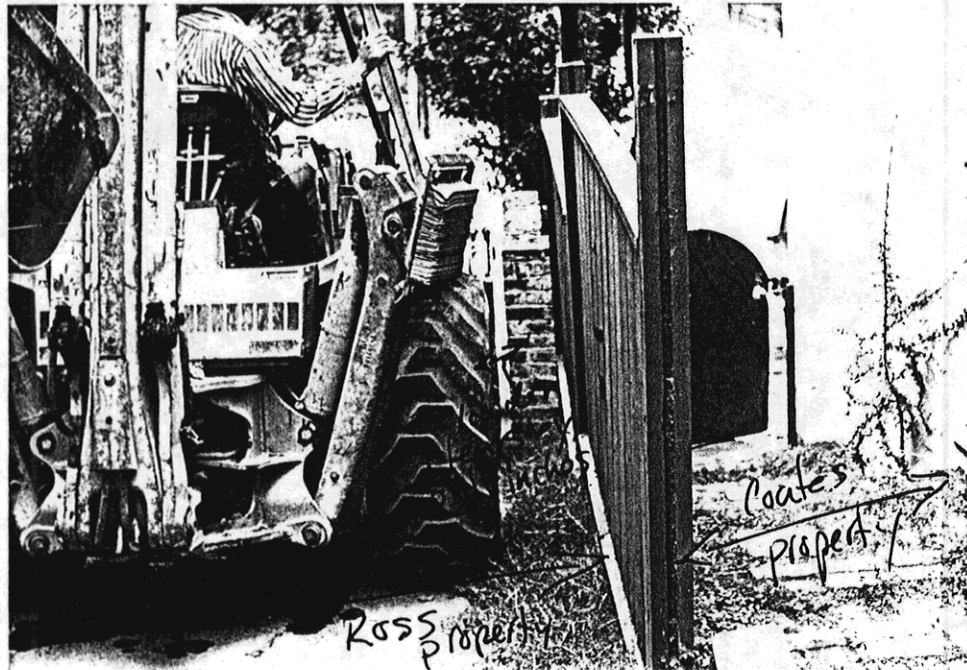

2/2/93

33

La Salle - Piedmont

31

33 Ca Salle Ave  
Bredmont, Pa.

COPY

Raf House

Loader clears by 2/11

Driveway

COPY