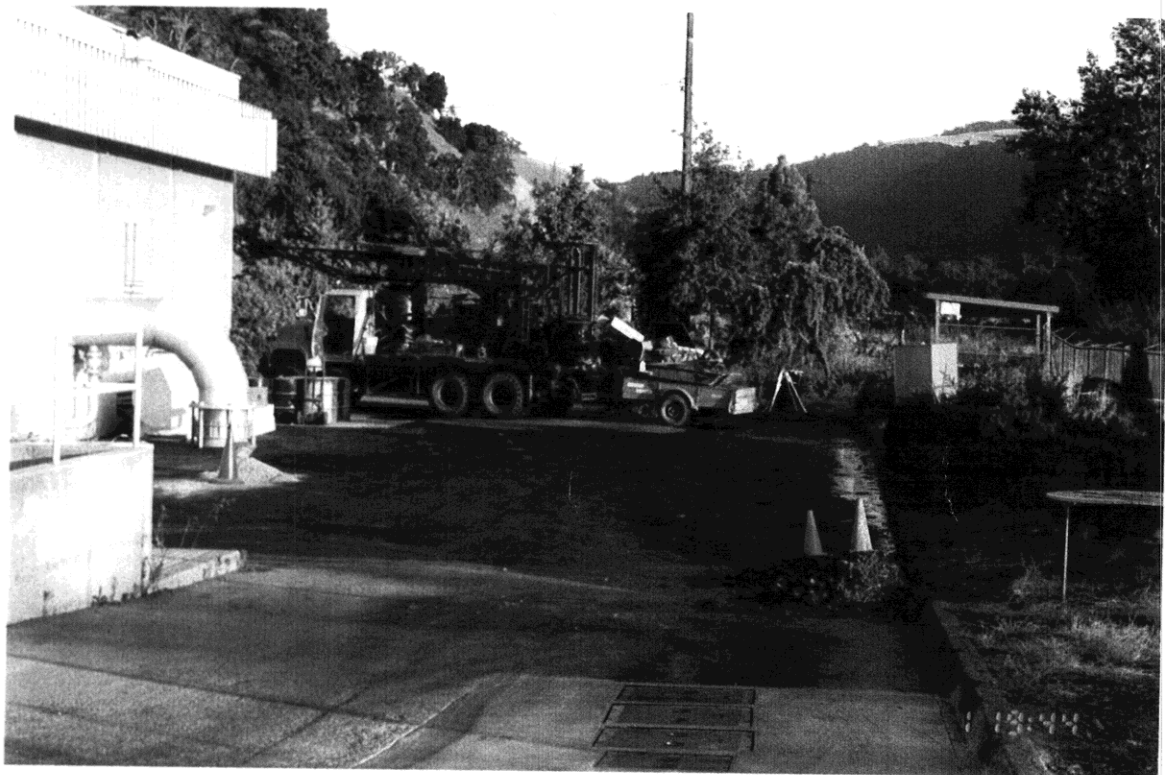

ENVIRONMENTAL BIO-SYSTEMS, INC.

Innovative Solutions for a Better Environment

30028 Industrial Pkwy. S.W.
Suite C
Hayward, CA 94544

DATE: 11/25/92

PHOTO BY: TMB

**PHOTO PLATES OF DRILLING
AND MONITORING WELL
CONSTRUCTION**

**SAN ANTONIO PUMP STATION
5555 CALAVERAS ROAD
SUNOL, CA**