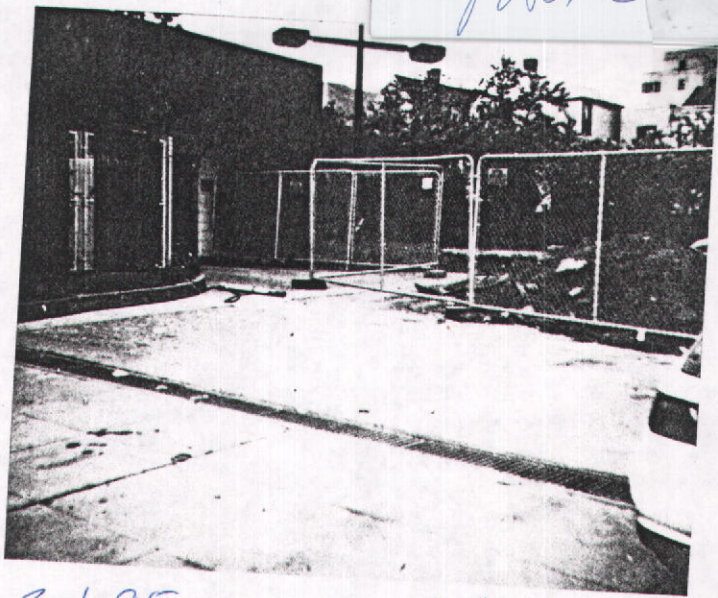

Mark - there's some dumping of tree limbs.
Also an attempt to burn the wooden frame
(in N corner) where drums were located.
Fence looks good.

fax 842-8252
to: Mark Miller
fm: J. Eberle
3-1-95

3-1-95 609 Oak St.
J Eberle "exit" on 6th St.

← some soil
stockpiled
← my auto

3-1-95 609 Oak St.
J Eberle "exit" on 6th St.