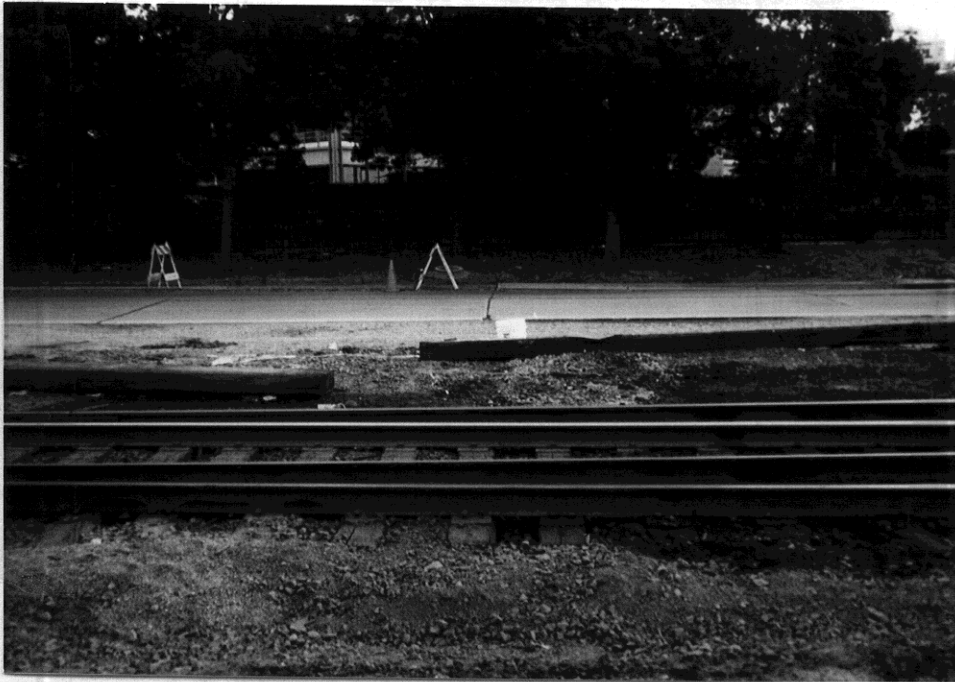

L A I D L A W
ENVIRONMENTAL
SERVICES

12/8/95

Ms. Eberle

Enclosed are some photos and general information about the UPRR derailment site at 1717 Middle Harbor Rd. The report for this site is 1 week away. I'll call you before I send out the report to discuss the details. Regards
[Signature]

11/8/95

11/8/95

11-B-95

10/95

5-13-93 Union Pacific RR
JK 1717 Middle Harbor Rd.
Oakland
dark brown substance in pit water

5-13-93 UPRR
JK 1717 Middle Harbor Rd.
Oakland
contaminated pit water

5-13-93 UPRR
JK 1717 Middle Harbor Rd.
diesel filling area