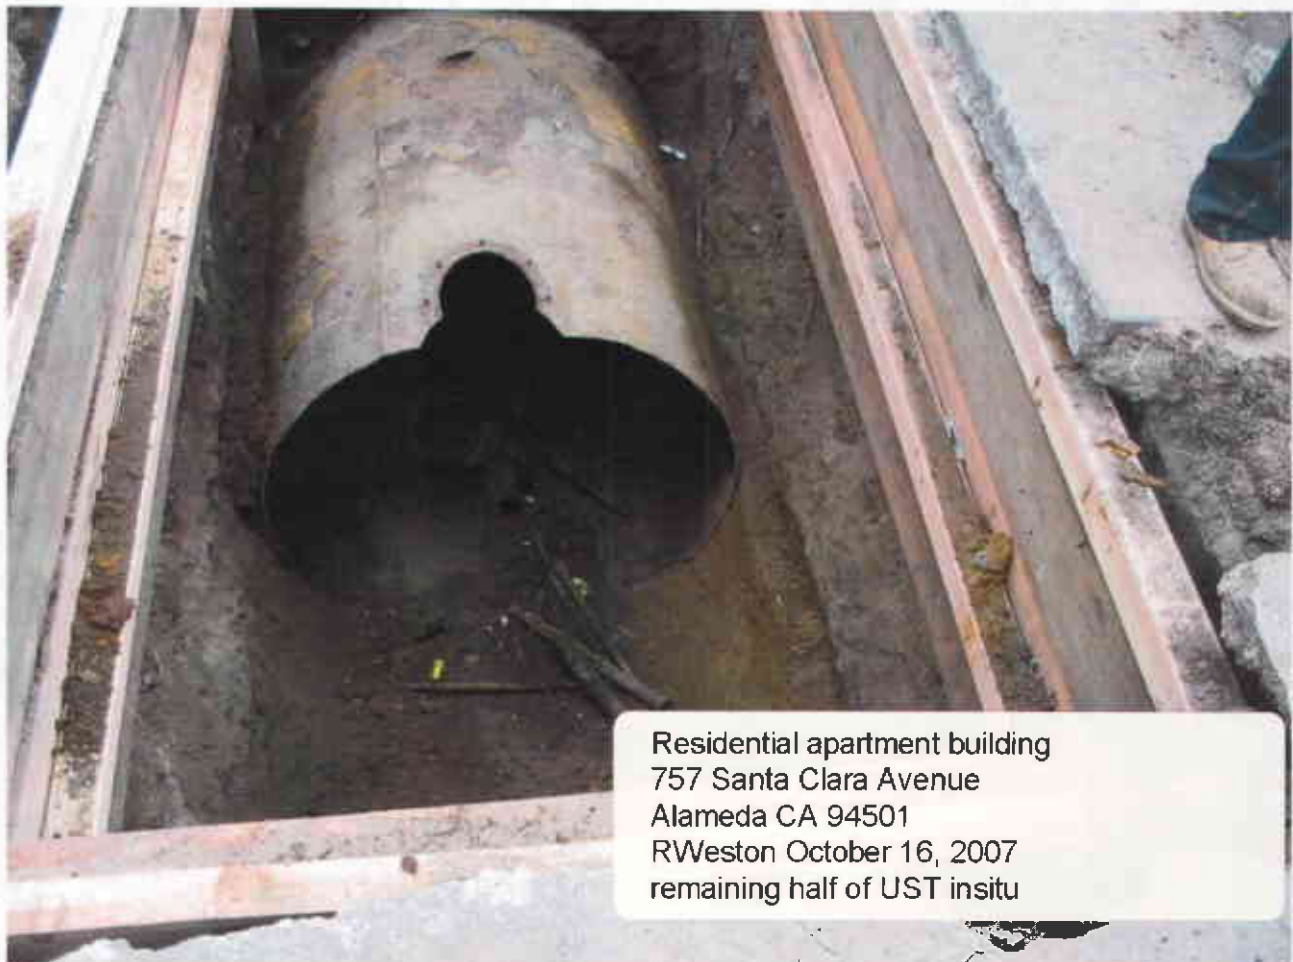

Residential apartment building
757 Santa Clara Avenue
Alameda CA 94501
RWeston October 16, 2007
remaining half of UST insitu