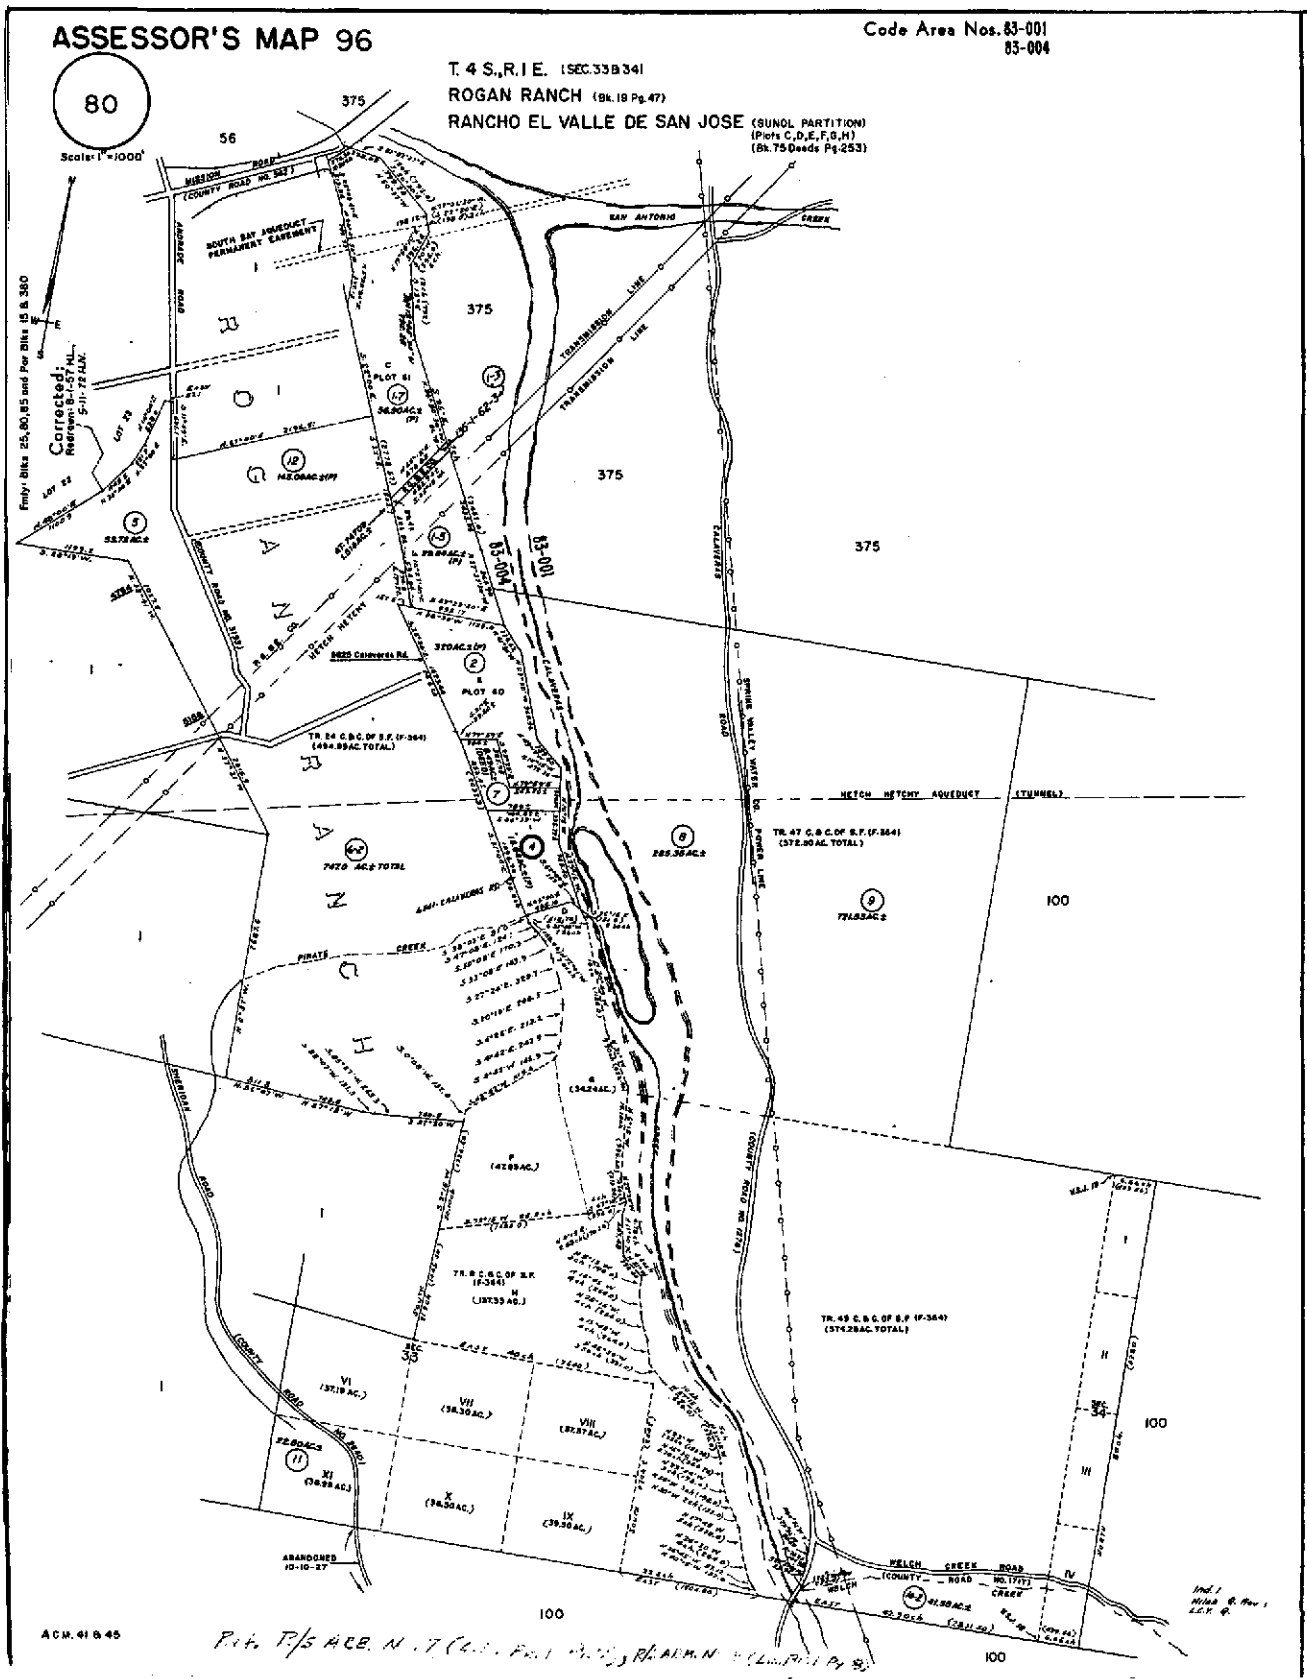

R02892  
 96-80-9 East of Calaveras Rd  
 96-80-8 West of Calaveras Rd

Yahoo! My Yahoo! Mail

Search the Web

**YAHOO! LOCAL** Sign In  
Maps New User? Sign Up

Me

### Yahoo! Maps - Sunol, CA 94586

<< [Back to Map](#)

★ 2793 Calaveras Rd Sunol, CA 94586

**YAHOO!**

When using any driving directions or map, it's a good idea to do a reality check and make sure the road still exists, watch out for construction, and follow all traffic safety precautions. This is only to be used as an aid in planning.