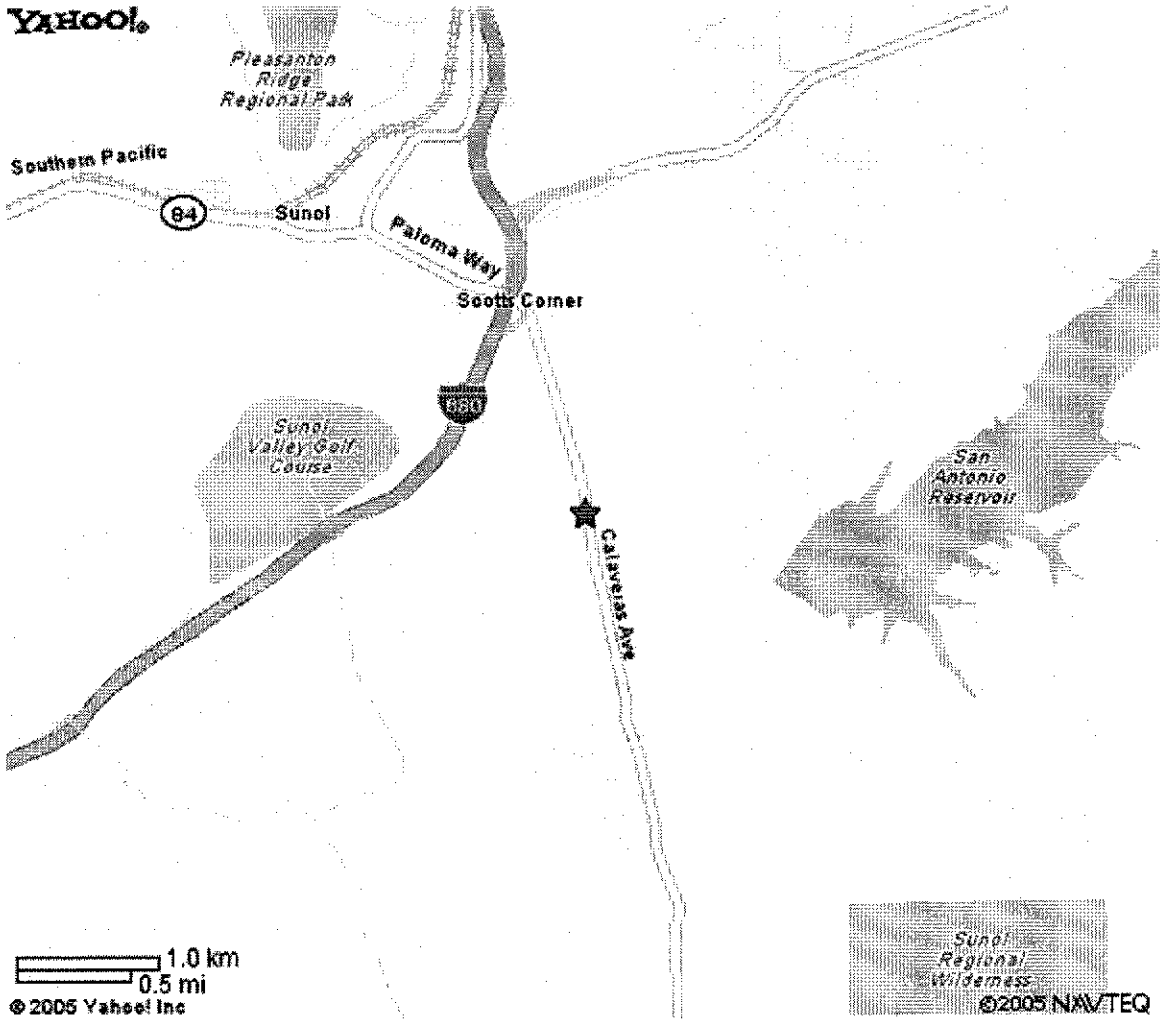

R02892  
 96-80-9 East of Calaveras Rd  
 96-80-8 West of Calaveras Rd

Yahoo! My Yahoo! Mail

Search the Web

**YAHOO! LOCAL** Sign In  
Maps New User? Sign Up

Me

### Yahoo! Maps - Sunol, CA 94586

<< [Back to Map](#)

★ 2793 Calaveras Rd Sunol, CA 94586

**YAHOO!**

When using any driving directions or map, it's a good idea to do a reality check and make sure the road still exists, watch out for construction, and follow all traffic safety precautions. This is only to be used as an aid in planning.