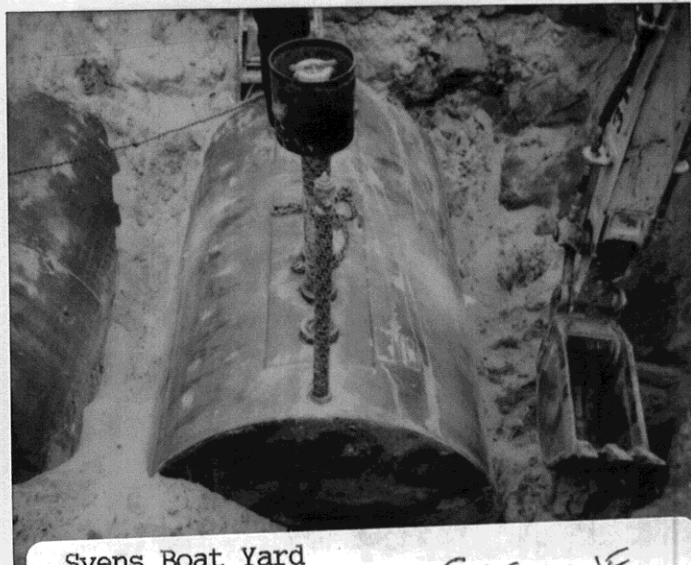

TANK INVERTS SANDY

Svens Boat Yard
1851 Clement Avenue
Alameda
RW 7-14-99

Svens Boat Yard
1851 Clement Avenue
Alameda
RW 7-14-99

TANKS
LOADED

Svens Boat Yard
1851 Clement Avenue
Alameda CA 94501
RW 7/13/99

DISPENSERS
REMOVED

Svens Boat Yard
1851 Clement Avenue
Alameda CA 94501
RW 7/13/99

GASOLINE
1000 GAL
DW STEEL

Old wood pilings on east
sidewall of UST pit.
1815 Clement Ave., Alameda - Juliet St

← top of pit

↓ over

← bottom of pit

→

Svens Boat Yard
1851 Clement Avenue
Alameda CA 94501
RW 7/13/99

TANK PIT