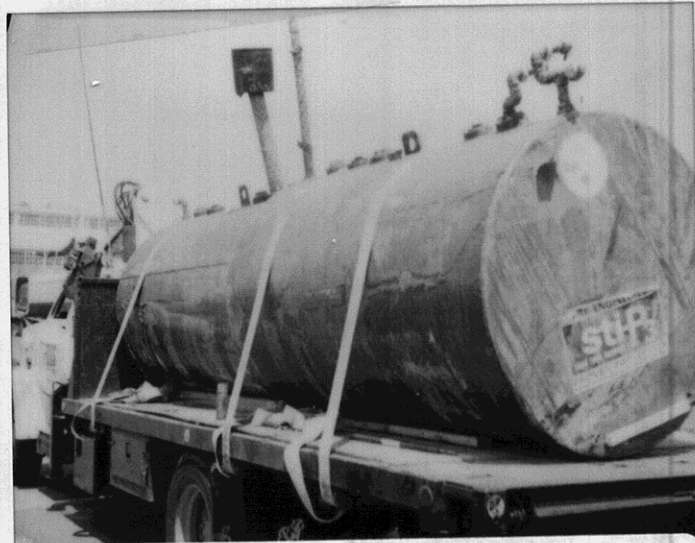

TANK INVERTS SANDY

Svens Boat Yard
1851 Clement Avenue
Alameda
RW 7-14-99

Svens Boat Yard
1851 Clement Avenue
Alameda
RW 7-14-99

TANKS
LOADED

Svens Boat Yard
1851 Clement Avenue
Alameda CA 94501
RW 7/13/99

DISPENSERS
REMOVED

Svens Boat Yard
1851 Clement Avenue
Alameda CA 94501
RW 7/13/99

GASOLINE
1000 GAL
DW STEEL

Old wood pilings on east
sidewall of UST pit.
1815 Clement Ave., Alameda - Juliet St

← top of pit

↓ over

← bottom of pit

→

Svens Boat Yard
1851 Clement Avenue
Alameda CA 94501
RW 7/13/99

TANK PIT