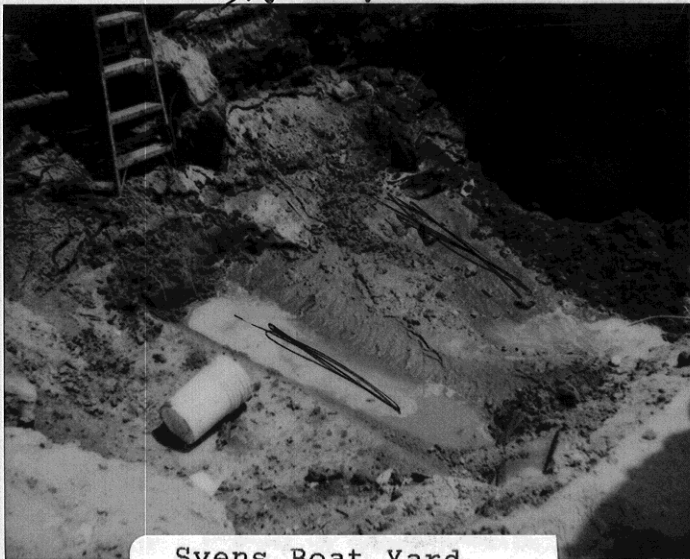

TANK INVERTS SANDY

Svens Boat Yard
1851 Clement Avenue
Alameda
RW 7-14-99

Svens Boat Yard
1851 Clement Avenue
Alameda
RW 7-14-99

TANKS
LOADED

Svens Boat Yard
1851 Clement Avenue
Alameda CA 94501
RW 7/13/99

DISPENSERS
REMOVED

Svens Boat Yard
1851 Clement Avenue
Alameda CA 94501
RW 7/13/99

GASOLINE
1000 GAL
DW STEEL

Old wood pilings on east
sidewall of UST pit.
1815 Clement Ave., Alameda - Juliet St

← top of pit

↓ over

← bottom of pit

→

Svens Boat Yard
1851 Clement Avenue
Alameda CA 94501
RW 7/13/99

TANK PIT