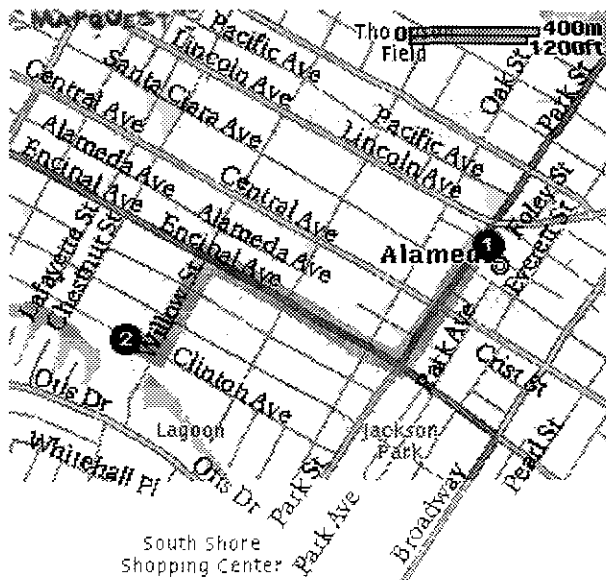

FIGURE
 2

Yahoo! - Maps - Yellow Pages - Help

ToyTime Buy 1 toy, another... **FREE!** (see site for details)

click for Toys .COM

[Click here to shop at ToyTime.com!](http://ToyTime.com)

Yahoo! Maps - Driving Directions

[New Location](#)

Starting From: 2411 Webb Avenue
Alameda, CA 94501

Arriving At: Alameda Hospital
2070 Clinton Ave
Alameda, CA 94501
(510) 522-3700

Distance: 1.0 miles **Approximate Travel Time:** 3 mins

Directions	miles
1. Start out going Northwest on WEBB AVE towards PARK ST.	0.0
2. Turn LEFT onto PARK ST.	0.3
3. Turn RIGHT onto ENCINAL AVE.	0.4
4. Turn LEFT onto WILLOW ST.	0.2
5. Turn RIGHT onto CLINTON AVE.	0.1