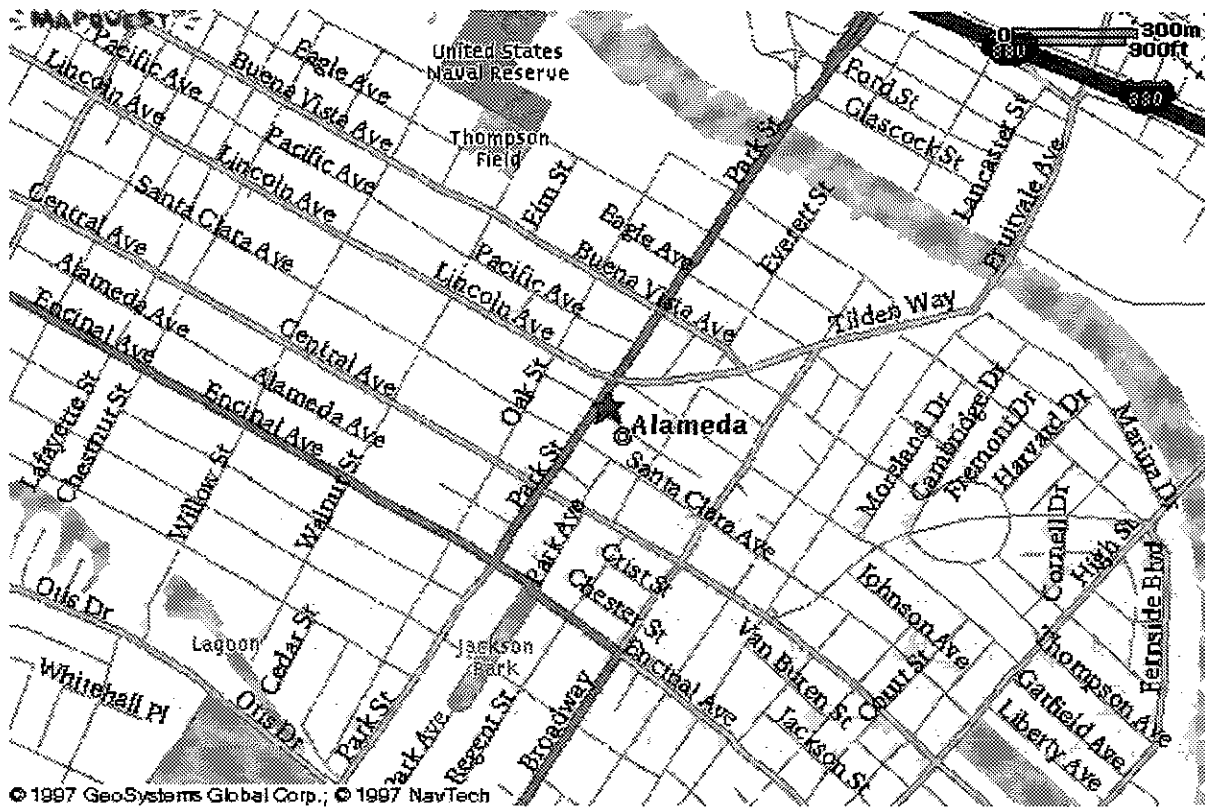

[New Location](#)

Starting From: 2411 Webb Avenue
Alameda, CA 94501

Arriving At: Alameda Hospital
2070 Clinton Ave
Alameda, CA 94501
(510) 522-3700

Distance: 1.0 miles **Approximate Travel Time:** 3 mins

Directions	miles
1. Start out going Northwest on WEBB AVE towards PARK ST.	0.0
2. Turn LEFT onto PARK ST.	0.3
3. Turn RIGHT onto ENCINAL AVE.	0.4
4. Turn LEFT onto WILLOW ST.	0.2
5. Turn RIGHT onto CLINTON AVE.	0.1

© 1997 GeoSystems Global Corp., © 1997 NavTech

Full Route

© 1999 MapQuest.com, Inc., © 1999 Navigation Technologies

Destination

Yahoo! Maps

[New Location](#)

2411 Webb Avenue, Alameda, CA 94501

Need Help? See the [FAQ](#) Or report [map problems](#).
 Copyright © 1994-1999 [Yahoo! Inc.](#) All Rights Reserved.